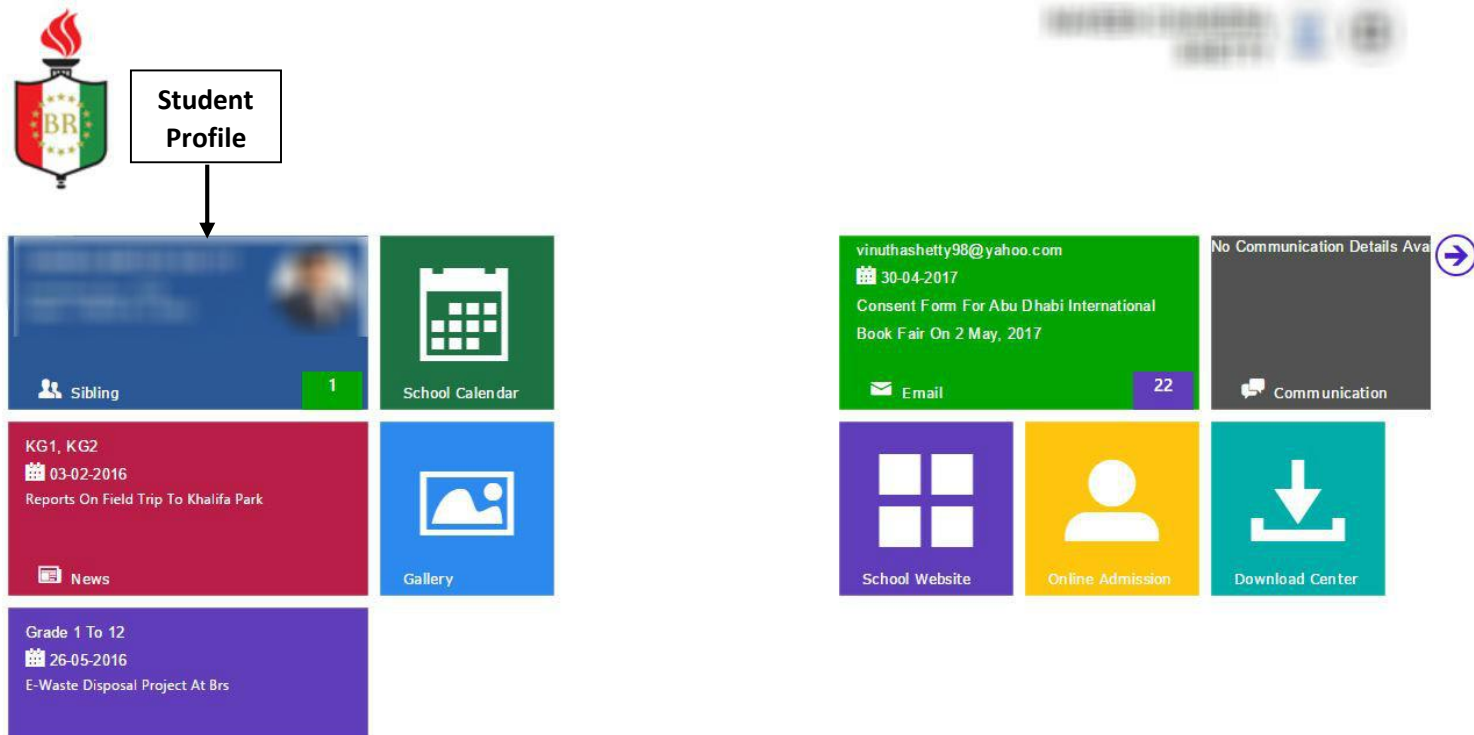

User Guide to access student profile on the portal

- 1) Login to the portal with the parent id and password
- 2) Click on the “Student name” as shown below and it will open a new tab:

3) The new tab will have the option to view student profile, Attendance, Report Card, Teacher's list, Fee report, LMS